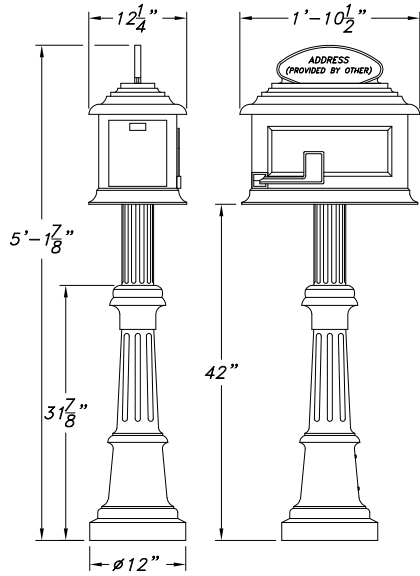

ROCKDALE SERIES MAILBOX

RD-1-TSR

RD-1-FSR

RD-2-SSR

SCALE: 1/2"=1'-0"

MAILBOX MOUNTING OPTIONS

- (TSR) TOP SIDE RECTANGLE
- (FSR) FRONT SIDE RECTANGLE
- (2-SSR) SIDE x SIDE RECTANGLES

NEWSPAPER BOX