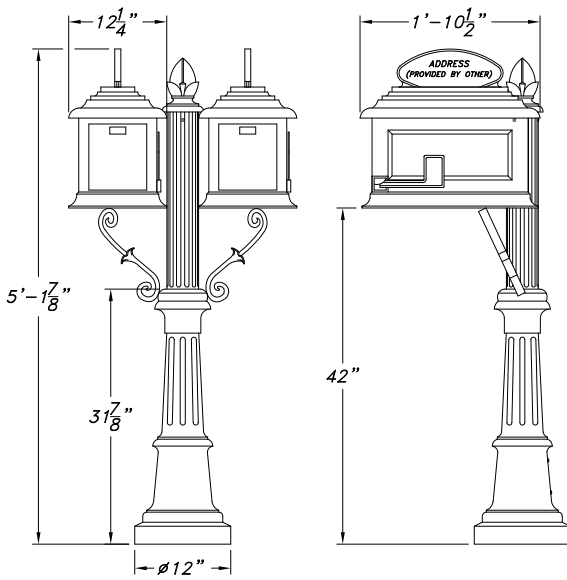

ROCKDALE SERIES MAILBOX

RD-1-TSR

RD-1-FSR

RD-2-SSR

SCALE: 1/2"=1'-0"

MAILBOX MOUNTING OPTIONS

- (TSR) TOP SIDE RECTANGLE
- (FSR) FRONT SIDE RECTANGLE
- (2-SSR) SIDE x SIDE RECTANGLES

NEWSPAPER BOX