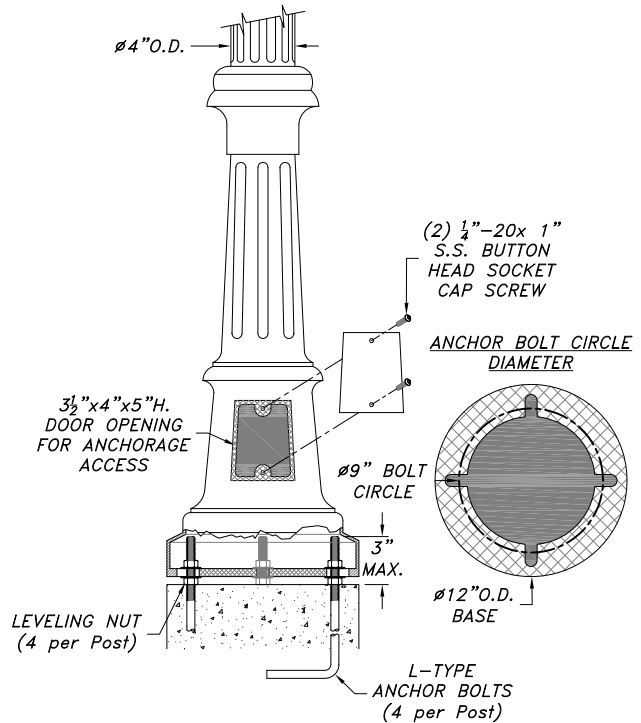

ROCKDALE SERIES MAILBOX

RD-1-TSR

RD-1-FSR

RD-2-SSR

SCALE: 1/2"=1'-0"

MAILBOX MOUNTING OPTIONS

- (TSR) TOP SIDE RECTANGLE
- (FSR) FRONT SIDE RECTANGLE
- (2-SSR) SIDE x SIDE RECTANGLES

NEWSPAPER BOX