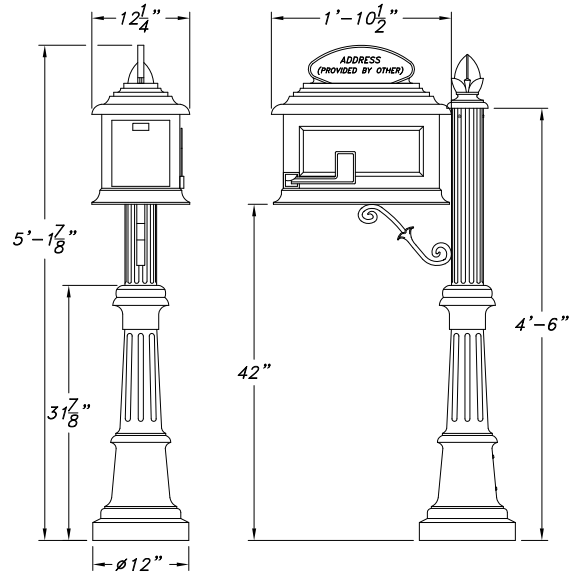

ROCKDALE SERIES MAILBOX

RD-1-TSR

RD-1-FSR

RD-2-SSR

SCALE: 1/2"=1'-0"

MAILBOX MOUNTING OPTIONS

- (TSR) TOP SIDE RECTANGLE
- (FSR) FRONT SIDE RECTANGLE
- (2-SSR) SIDE x SIDE RECTANGLES

NEWSPAPER BOX