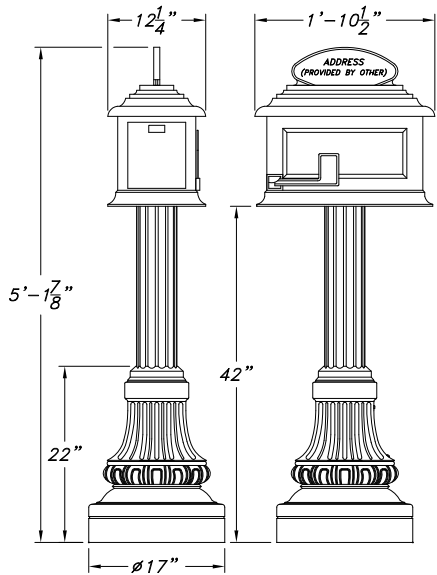

# NILAND-17 SERIES MAILBOX

N-17-1-TSR

N-17-1-FSR

SCALE: 1/2"=1'-0" N-17-2-SSR

**MAILBOX MOUNTING OPTIONS**

- (TSR) TOP SIDE RECTANGLE
- (FSR) FRONT SIDE RECTANGLE
- (2-SSR) SIDE x SIDE RECTANGLES

**NEWSPAPER BOX**