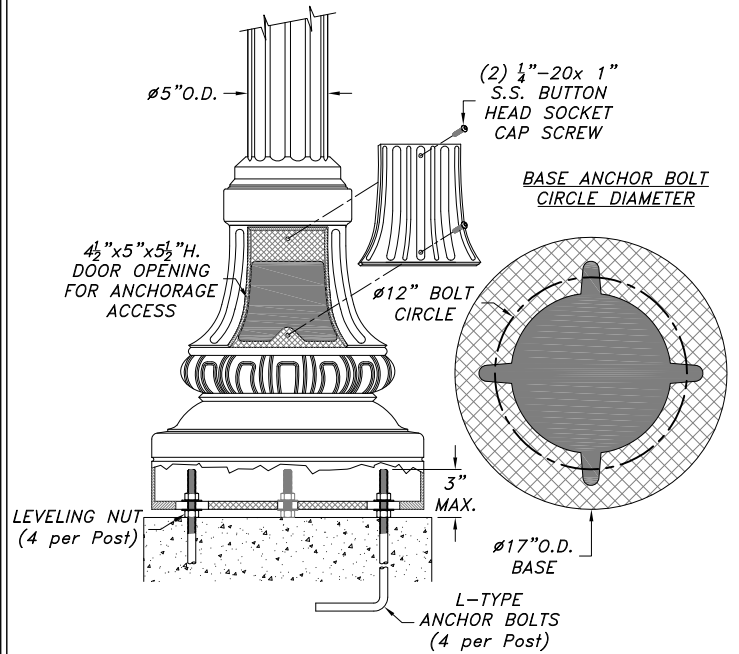

# NILAND-17 SERIES MAILBOX

N-17-1-TSR

N-17-1-FSR

SCALE: 1/2"=1'-0" N-17-2-SSR

**MAILBOX MOUNTING OPTIONS**

- (TSR) TOP SIDE RECTANGLE
- (FSR) FRONT SIDE RECTANGLE
- (2-SSR) SIDE x SIDE RECTANGLES

**NEWSPAPER BOX**