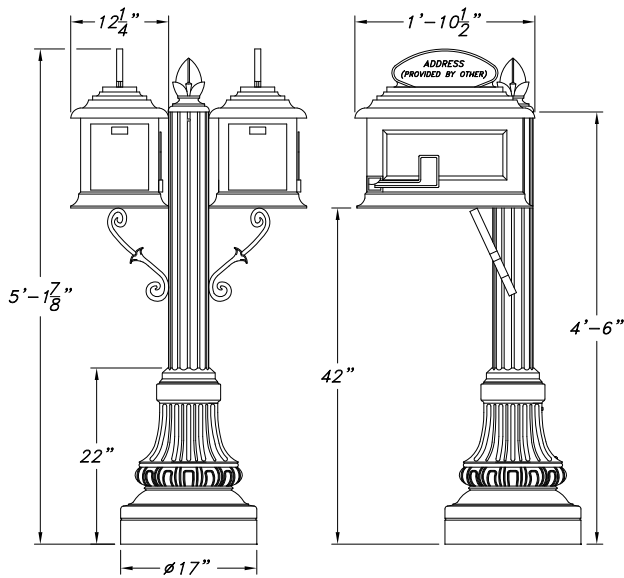

# NILAND-17 SERIES MAILBOX

N-17-1-TSR

N-17-1-FSR

SCALE: 1/2"=1'-0" N-17-2-SSR

**MAILBOX MOUNTING OPTIONS**

- (TSR) TOP SIDE RECTANGLE
- (FSR) FRONT SIDE RECTANGLE
- (2-SSR) SIDE x SIDE RECTANGLES

**NEWSPAPER BOX**