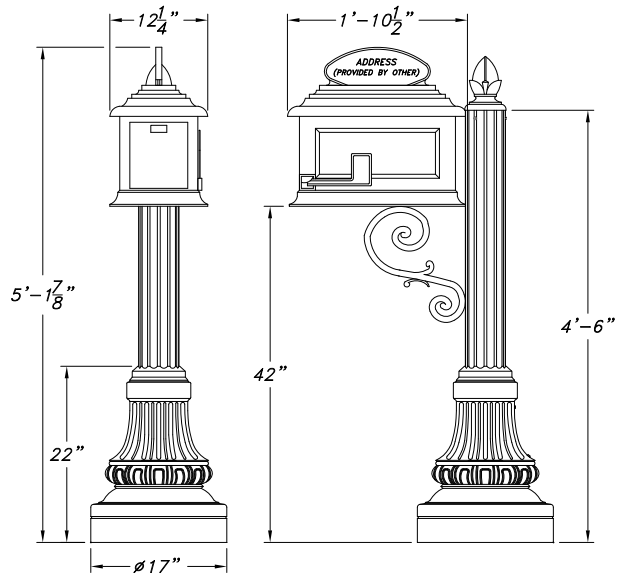

# NILAND-17 SERIES MAILBOX

N-17-1-TSR

N-17-1-FSR

SCALE: 1/2"=1'-0" N-17-2-SSR

**MAILBOX MOUNTING OPTIONS**

- (TSR) TOP SIDE RECTANGLE
- (FSR) FRONT SIDE RECTANGLE
- (2-SSR) SIDE x SIDE RECTANGLES

**NEWSPAPER BOX**