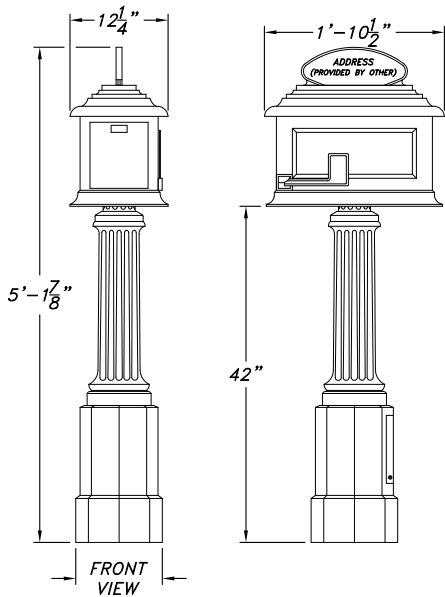

# LONDONDERRY SERIES MAILBOX

LD-1-TSR

LD-1-FSR

LD-2-SSR

SCALE: 1/2" = 1'-0"

### MAILBOX MOUNTING OPTIONS

- (TSR) TOP SIDE RECTANGLE
- (FSR) FRONT SIDE RECTANGLE
- (2-SSR) SIDE x SIDE RECTANGLES