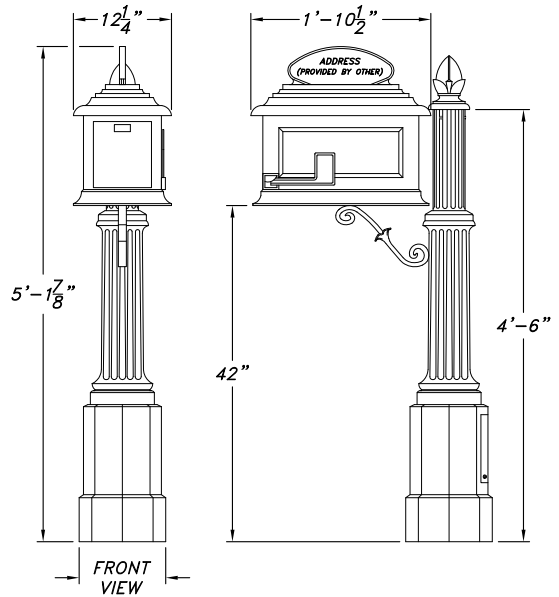

# LONDONDERRY SERIES MAILBOX

LD-1-TSR

LD-1-FSR

LD-2-SSR

SCALE: 1/2" = 1'-0"

### MAILBOX MOUNTING OPTIONS

- (TSR) TOP SIDE RECTANGLE
- (FSR) FRONT SIDE RECTANGLE
- (2-SSR) SIDE x SIDE RECTANGLES