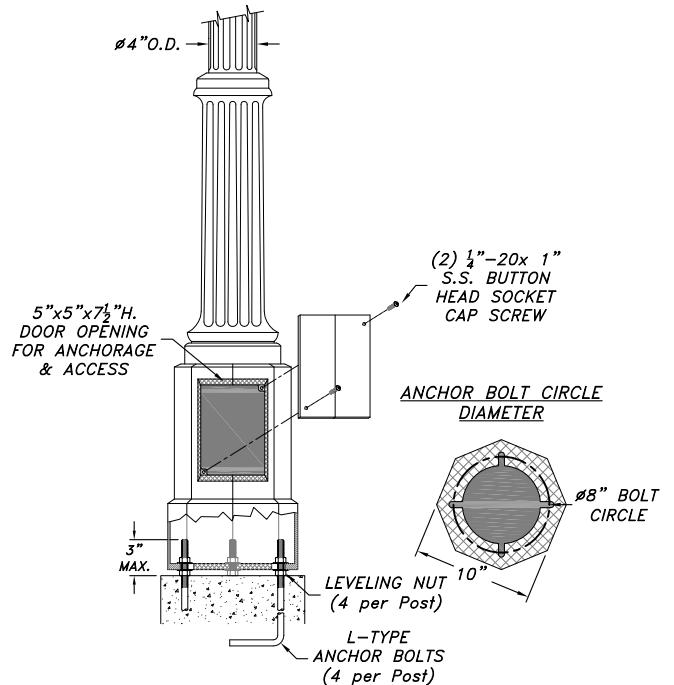

# LONDONDERRY SERIES MAILBOX

LD-1-TSR

LD-1-FSR

LD-2-SSR

SCALE: 1/2" = 1'-0"

### MAILBOX MOUNTING OPTIONS

- (TSR) TOP SIDE RECTANGLE
- (FSR) FRONT SIDE RECTANGLE
- (2-SSR) SIDE x SIDE RECTANGLES