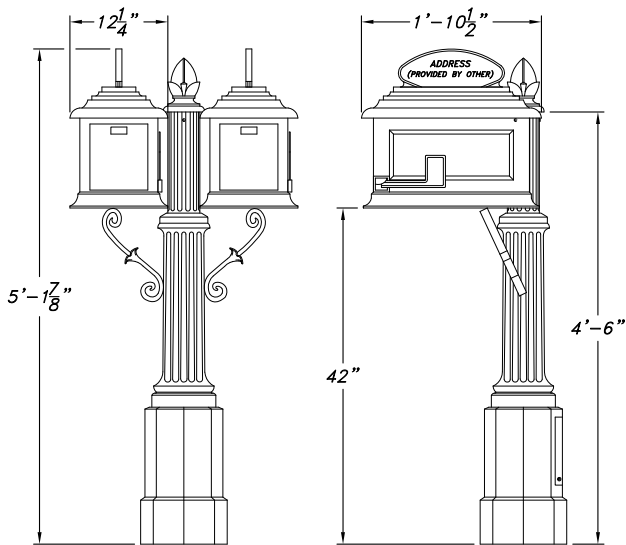

# LONDONDERRY SERIES MAILBOX

LD-1-TSR

LD-1-FSR

LD-2-SSR

SCALE: 1/2" = 1'-0"

### MAILBOX MOUNTING OPTIONS

- (TSR) TOP SIDE RECTANGLE
- (FSR) FRONT SIDE RECTANGLE
- (2-SSR) SIDE x SIDE RECTANGLES