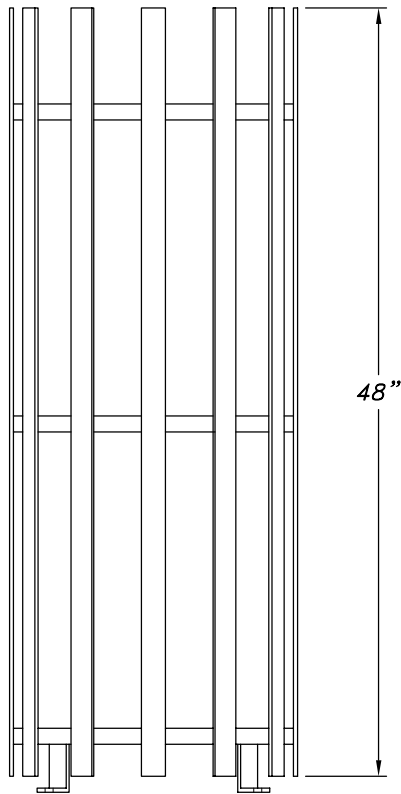

CYPRUS SERIES

*NOTE:
TREE GUARDS BOLT
DIRECTLY TO NILAND
TREE GRATES.*

SCALE: 1"=1'-0"

NILAND TREE GUARD

Niland Company

NILAND COMPANY • PH: (915) 779-1405 • FAX: (915) 779-3618 • E-MAIL: INFO@NILANDCO.COM
320 N. Clark El Paso, Tx 79905 • PH: 800-648-9013 • FAX: 888-779-3065 • WEB PAGE: HTTP://www.nilandco.com