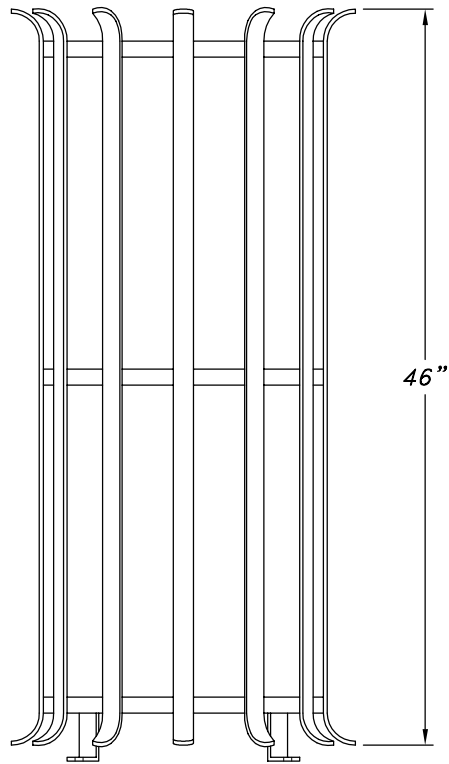

ARIZONA ASH SERIES

*NOTE:
TREE GUARDS BOLT
DIRECTLY TO NILAND
TREE GRATES.*

SCALE: 1"=1'-0"

NILAND TREE GUARD

Niland Company

NILAND COMPANY • PH: (915) 779-1405 • FAX: (915) 779-3618 • E-MAIL: INFO@NILANDCO.COM
320 N. Clark El Paso, Tx 79905 • PH: 800-648-9013 • FAX: 888-779-3065 • WEB PAGE: HTTP://www.nilandco.com