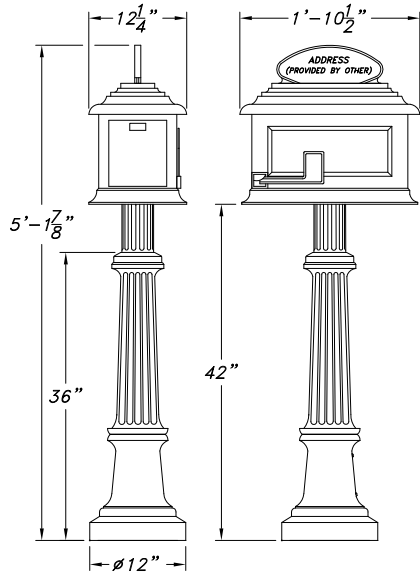

# SIENNA SERIES MAILBOX

SI-1-TSR

SI-1-FSR

SI-2-SSR

SCALE: 1/2" = 1'-0"

**MAILBOX MOUNTING OPTIONS**

- (TSR) TOP SIDE RECTANGLE
- (FSR) FRONT SIDE RECTANGLE
- (2-SSR) SIDE x SIDE RECTANGLES

**NEWSPAPER BOX**