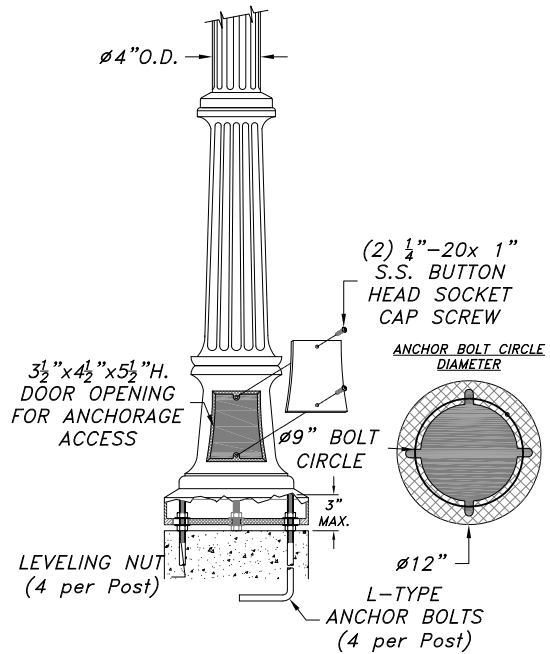

# SIENNA SERIES MAILBOX

SI-1-TSR

SI-1-FSR

SI-2-SSR

SCALE: 1/2" = 1'-0"

**MAILBOX MOUNTING OPTIONS**

- (TSR) TOP SIDE RECTANGLE
- (FSR) FRONT SIDE RECTANGLE
- (2-SSR) SIDE x SIDE RECTANGLES

**NEWSPAPER BOX**