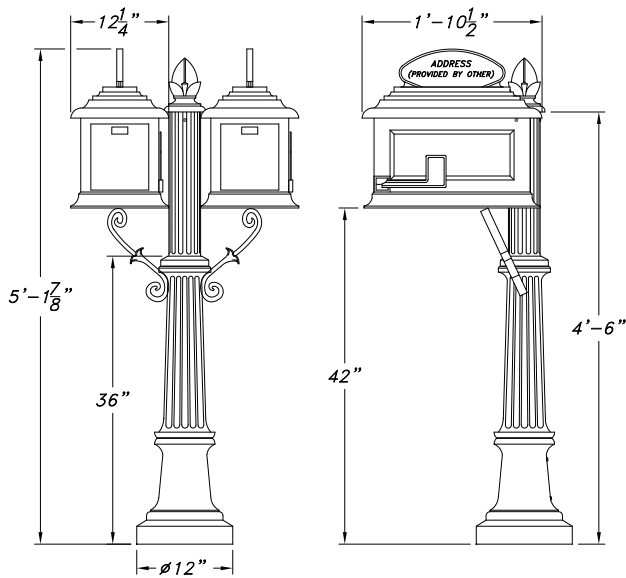

# SIENNA SERIES MAILBOX

SI-1-TSR

SI-1-FSR

SI-2-SSR

SCALE: 1/2" = 1'-0"

**MAILBOX MOUNTING OPTIONS**

- (TSR) TOP SIDE RECTANGLE
- (FSR) FRONT SIDE RECTANGLE
- (2-SSR) SIDE x SIDE RECTANGLES

**NEWSPAPER BOX**