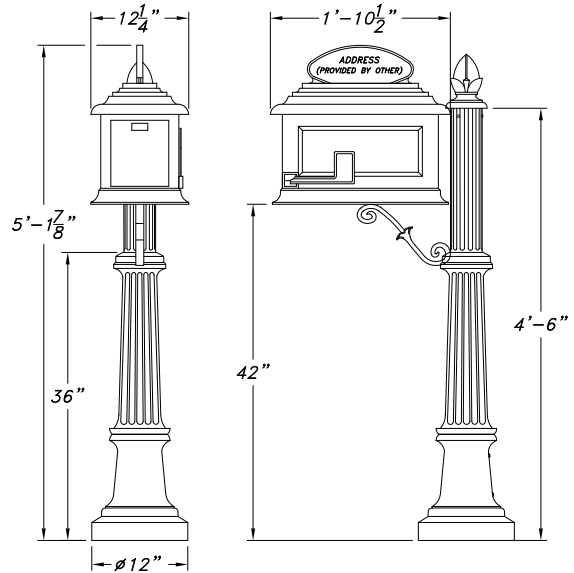

# SIENNA SERIES MAILBOX

SI-1-TSR

SI-1-FSR

SI-2-SSR

SCALE: 1/2" = 1'-0"

**MAILBOX MOUNTING OPTIONS**

- (TSR) TOP SIDE RECTANGLE
- (FSR) FRONT SIDE RECTANGLE
- (2-SSR) SIDE x SIDE RECTANGLES

**NEWSPAPER BOX**