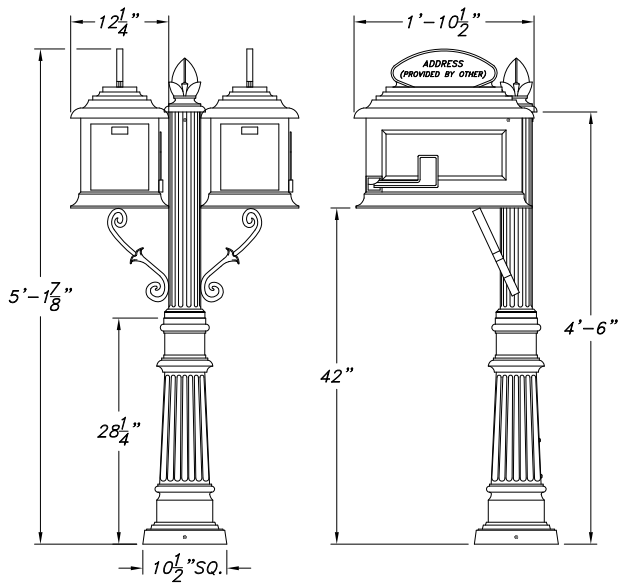

# NAPLES:4 SERIES MAILBOX

NP4-10.5-1-TSR

NP4-10.5-1-FSR

NP4-10.5-2-SSR

SCALE: 1/2"=1'-0"

### MAILBOX MOUNTING OPTIONS

- (TSR) TOP SIDE RECTANGLE
- (FSR) FRONT SIDE RECTANGLE
- (2-SSR) SIDE x SIDE RECTANGLES