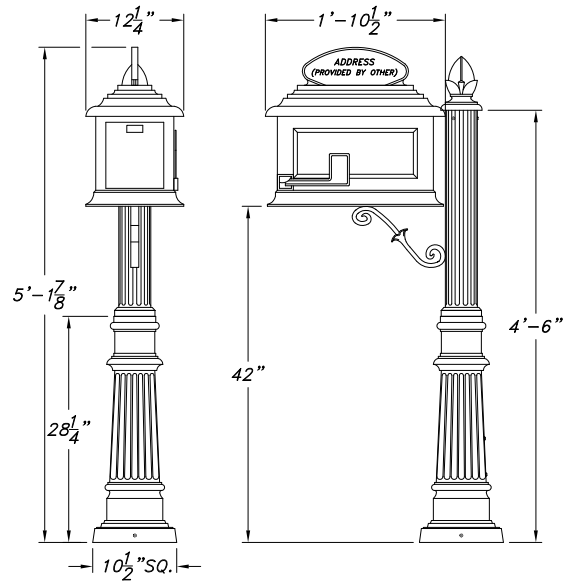

# NAPLES:4 SERIES MAILBOX

NP4-10.5-1-TSR

NP4-10.5-1-FSR

NP4-10.5-2-SSR

SCALE: 1/2"=1'-0"

### MAILBOX MOUNTING OPTIONS

- (TSR) TOP SIDE RECTANGLE
- (FSR) FRONT SIDE RECTANGLE
- (2-SSR) SIDE x SIDE RECTANGLES