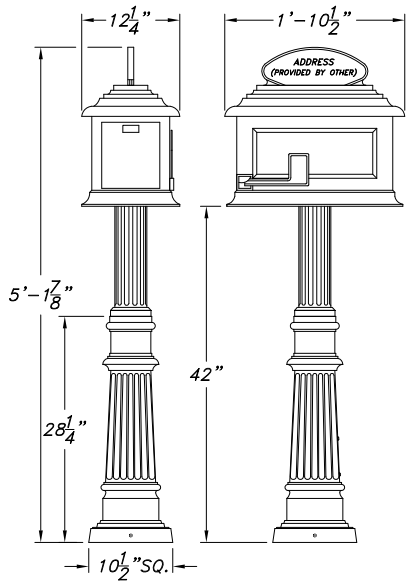

# NAPLES:4 SERIES MAILBOX

NP4-10.5-1-TSR

NP4-10.5-1-FSR

NP4-10.5-2-SSR

SCALE: 1/2"=1'-0"

### MAILBOX MOUNTING OPTIONS

- (TSR) TOP SIDE RECTANGLE
- (FSR) FRONT SIDE RECTANGLE
- (2-SSR) SIDE x SIDE RECTANGLES