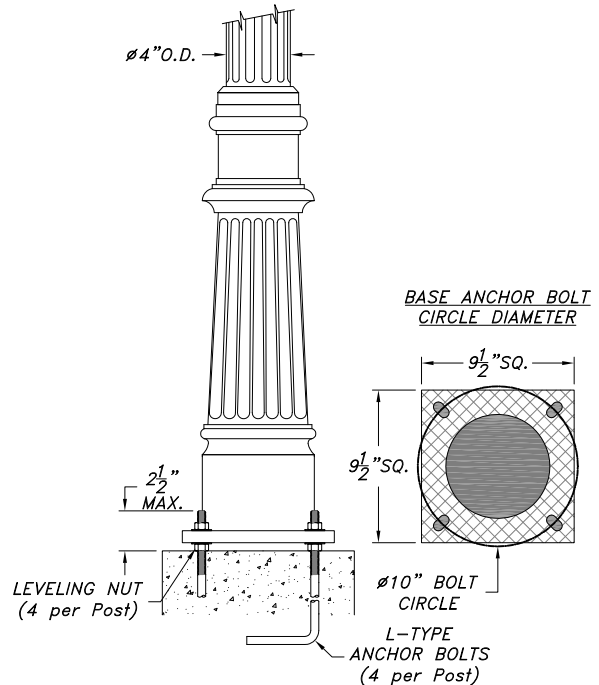

# NAPLES:4 SERIES MAILBOX

NP4-10.5-1-TSR

NP4-10.5-1-FSR

NP4-10.5-2-SSR

SCALE: 1/2"=1'-0"

### MAILBOX MOUNTING OPTIONS

- (TSR) TOP SIDE RECTANGLE
- (FSR) FRONT SIDE RECTANGLE
- (2-SSR) SIDE x SIDE RECTANGLES