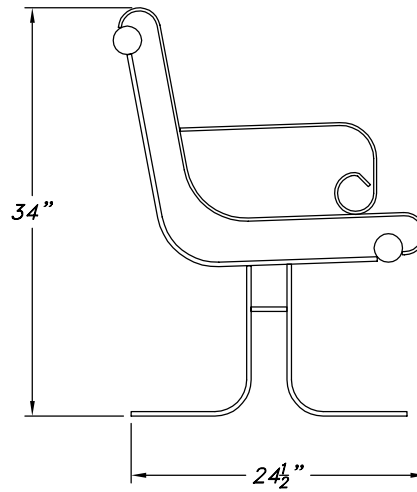

FREELANDER SERIES

SCALE: 3/4"=1'-0"

- SELECT DESIRED MODEL
- MRBB (WITH BACK, SHOWN)
- MRBLB (BACKLESS)
- SELECT DESIRED LENGTH
- 2'
- 4'
- 6'
- 8'

- SELECT DESIRED MOUNTING OPTION
- EMBEDDED - E
- SURFACE FLANGE - F
- SELECT DESIRED FINISH
- HOT-DIPPED GALVANIZED - G
- POLYESTER POWDER COAT - P
- STAINLESS STEEL (#4 SATIN FINISH) - SS
- THERMOPLASTIC POWDER COAT - T