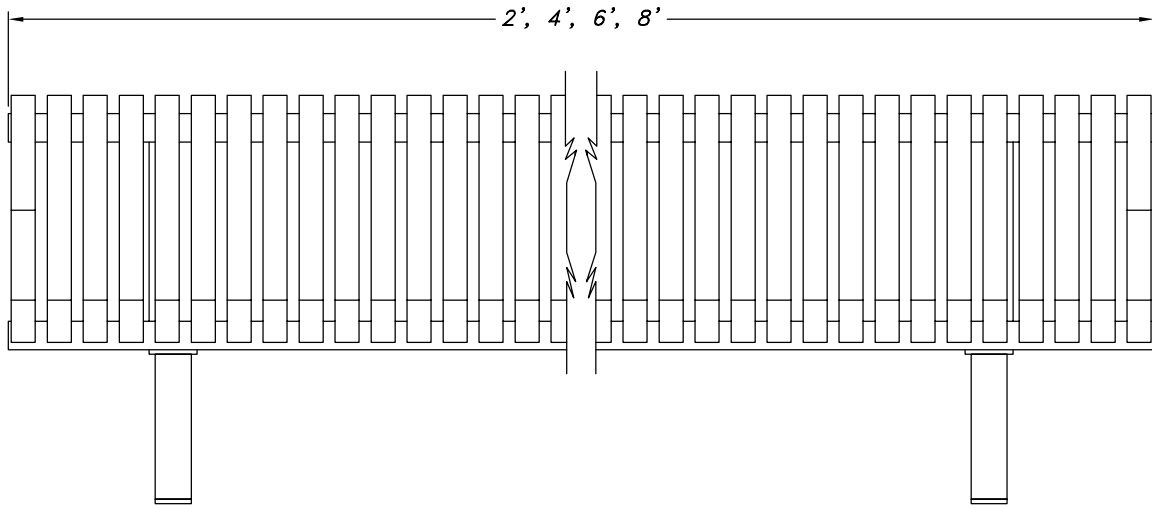

FREELANDER SERIES

SCALE: 3/4"=1'-0"

- SELECT DESIRED MODEL
- MRBB (WITH BACK, SHOWN)
- MRBLB (BACKLESS)
- SELECT DESIRED LENGTH
- 2'
- 4'
- 6'
- 8'

- SELECT DESIRED MOUNTING OPTION
- EMBEDDED - E
- SURFACE FLANGE - F
- SELECT DESIRED FINISH
- HOT-DIPPED GALVANIZED - G
- POLYESTER POWDER COAT - P
- STAINLESS STEEL (#4 SATIN FINISH) - SS
- THERMOPLASTIC POWDER COAT - T