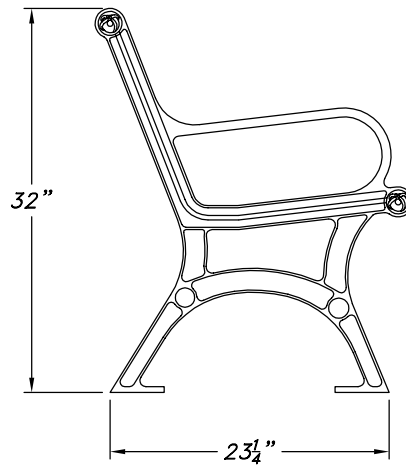

SANTANA SERIES

SCALE: 3/4"=1'-0"

- SELECT DESIRED MODEL
- MRBB (WITH BACK, SHOWN)
- MRBLB (BACKLESS)
- SELECT DESIRED LENGTH
- 2'
- 4'
- 6'
- 8'

- SELECT DESIRED MOUNTING OPTION
- EMBEDDED - E
- SURFACE FLANGE - F
- SELECT DESIRED FINISH
- HOT-DIPPED GALVANIZED - G
- POLYESTER POWDER COAT - P
- STAINLESS STEEL (#4 SATIN FINISH) - SS
- THERMOPLASTIC POWDER COAT - T