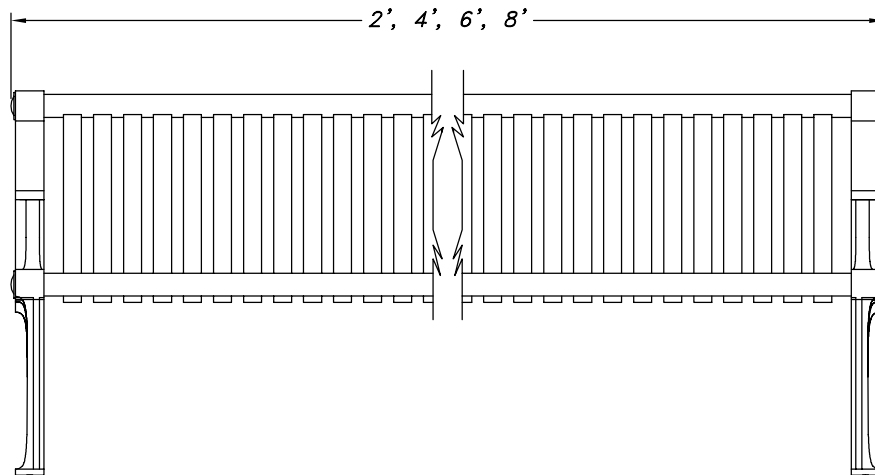

SANTANA SERIES

SCALE: 3/4"=1'-0"

- SELECT DESIRED MODEL
- MRBB (WITH BACK, SHOWN)
- MRBLB (BACKLESS)
- SELECT DESIRED LENGTH
- 2'
- 4'
- 6'
- 8'

- SELECT DESIRED MOUNTING OPTION
- EMBEDDED - E
- SURFACE FLANGE - F
- SELECT DESIRED FINISH
- HOT-DIPPED GALVANIZED - G
- POLYESTER POWDER COAT - P
- STAINLESS STEEL (#4 SATIN FINISH) - SS
- THERMOPLASTIC POWDER COAT - T