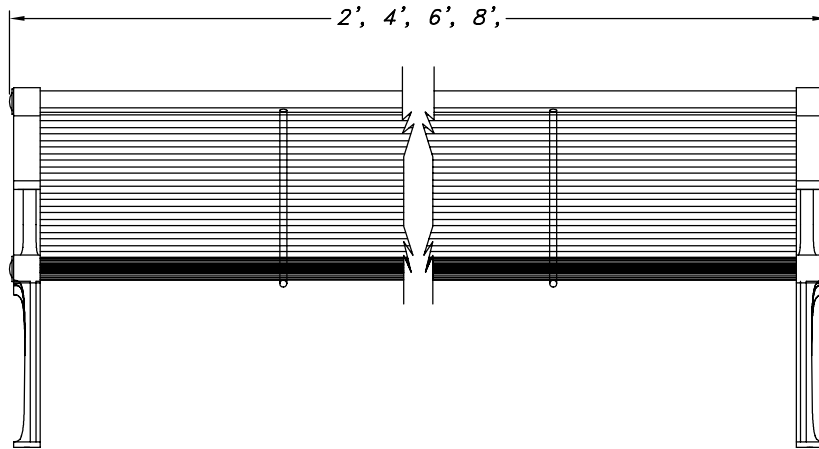

SANTANA SERIES

SCALE: 3/4"=1'-0"

- SELECT DESIRED MODEL
- MRBB (WITH BACK, SHOWN)
- MRBLB (BACKLESS)
- SELECT DESIRED LENGTH
- 2'
- 4'
- 6'
- 8'

- SELECT DESIRED MOUNTING OPTION
- EMBEDDED - E
- SURFACE FLANGE - F
- SELECT DESIRED FINISH
- HOT-DIPPED GALVANIZED - G
- POLYESTER POWDER COAT - P
- STAINLESS STEEL (#4 SATIN FINISH) - SS
- THERMOPLASTIC POWDER COAT - T