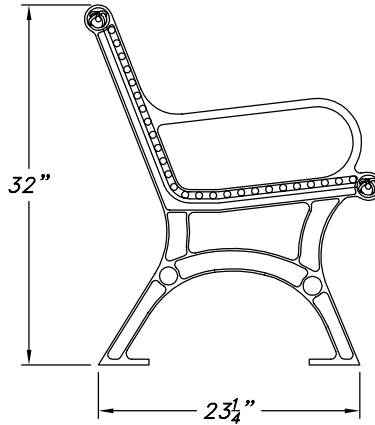

SANTANA SERIES

SCALE: 3/4"=1'-0"

- SELECT DESIRED MODEL
- MRBB (WITH BACK, SHOWN)
- MRBLB (BACKLESS)
- SELECT DESIRED LENGTH
- 2'
- 4'
- 6'
- 8'

- SELECT DESIRED MOUNTING OPTION
- EMBEDDED - E
- SURFACE FLANGE - F
- SELECT DESIRED FINISH
- HOT-DIPPED GALVANIZED - G
- POLYESTER POWDER COAT - P
- STAINLESS STEEL (#4 SATIN FINISH) - SS
- THERMOPLASTIC POWDER COAT - T