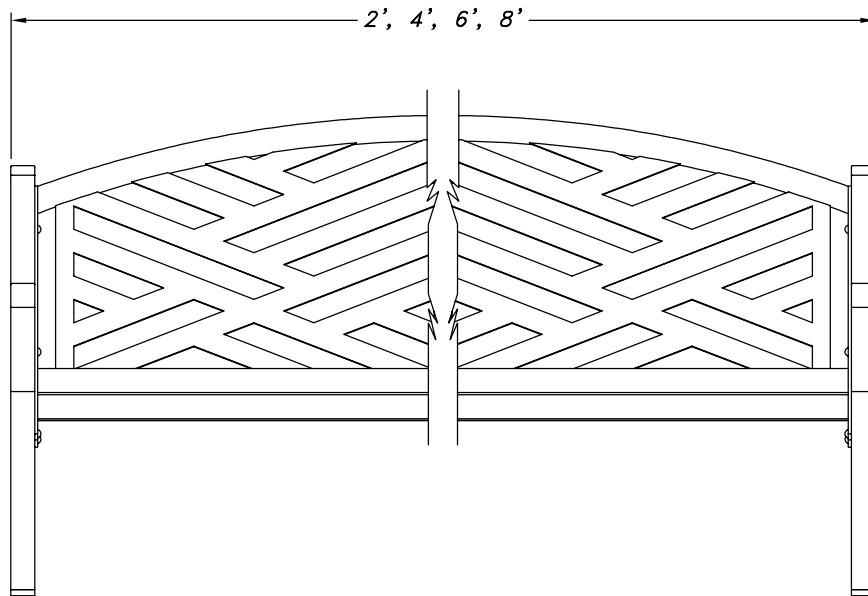

TRADITIONS SERIES

SCALE: 3/4"=1'-0"

- SELECT DESIRED MODEL
- MRBB (WITH BACK, SHOWN)
- MRBLB (BACKLESS)
- SELECT DESIRED LENGTH
- 2'
- 4'
- 6'
- 8'

- SELECT DESIRED MOUNTING OPTION
- EMBEDDED - E
- SURFACE FLANGE - F
- SELECT DESIRED FINISH
- HOT-DIPPED GALVANIZED - G
- POLYESTER POWDER COAT - P
- STAINLESS STEEL (#4 SATIN FINISH) - SS
- THERMOPLASTIC POWDER COAT - T