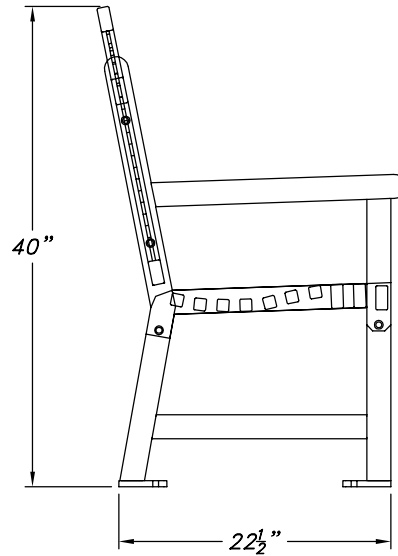

TRADITIONS SERIES

SCALE: 3/4"=1'-0"

- SELECT DESIRED MODEL
- MRBB (WITH BACK, SHOWN)
- MRBLB (BACKLESS)
- SELECT DESIRED LENGTH
- 2'
- 4'
- 6'
- 8'

- SELECT DESIRED MOUNTING OPTION
- EMBEDDED - E
- SURFACE FLANGE - F
- SELECT DESIRED FINISH
- HOT-DIPPED GALVANIZED - G
- POLYESTER POWDER COAT - P
- STAINLESS STEEL (#4 SATIN FINISH) - SS
- THERMOPLASTIC POWDER COAT - T