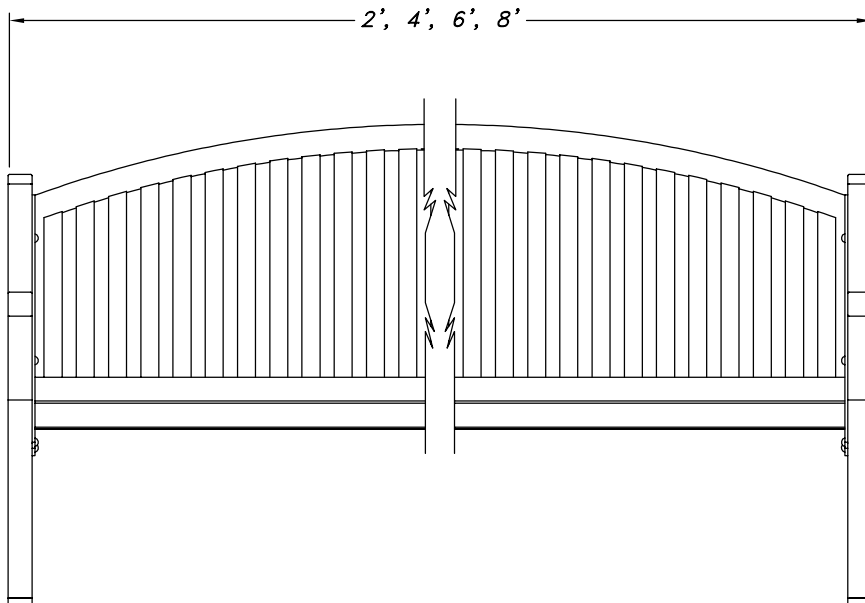

# TRADITIONS SERIES

SCALE: 3/4"=1'-0"

- SELECT DESIRED MODEL
- MRBB (WITH BACK, SHOWN)
- MRBLB (BACKLESS)
- SELECT DESIRED LENGTH
- 2'
- 4'
- 6'
- 8'

- SELECT DESIRED MOUNTING OPTION
- EMBEDDED - E
- SURFACE FLANGE - F
- SELECT DESIRED FINISH
- HOT-DIPPED GALVANIZED - G
- POLYESTER POWDER COAT - P
- STAINLESS STEEL (#4 SATIN FINISH) - SS
- THERMOPLASTIC POWDER COAT - T