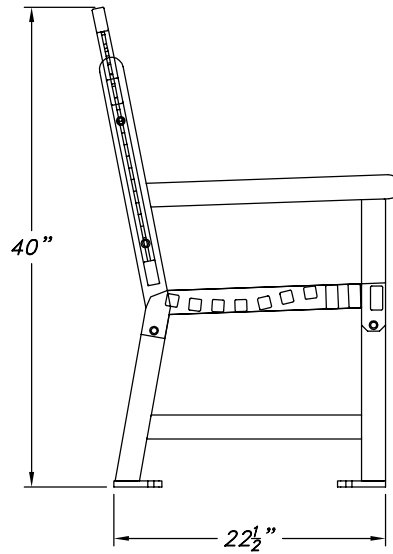

# TRADITIONS SERIES

SCALE: 3/4"=1'-0"

- SELECT DESIRED MODEL
- MRBB (WITH BACK, SHOWN)
- MRBLB (BACKLESS)
- SELECT DESIRED LENGTH
- 2'
- 4'
- 6'
- 8'

- SELECT DESIRED MOUNTING OPTION
- EMBEDDED - E
- SURFACE FLANGE - F
- SELECT DESIRED FINISH
- HOT-DIPPED GALVANIZED - G
- POLYESTER POWDER COAT - P
- STAINLESS STEEL (#4 SATIN FINISH) - SS
- THERMOPLASTIC POWDER COAT - T