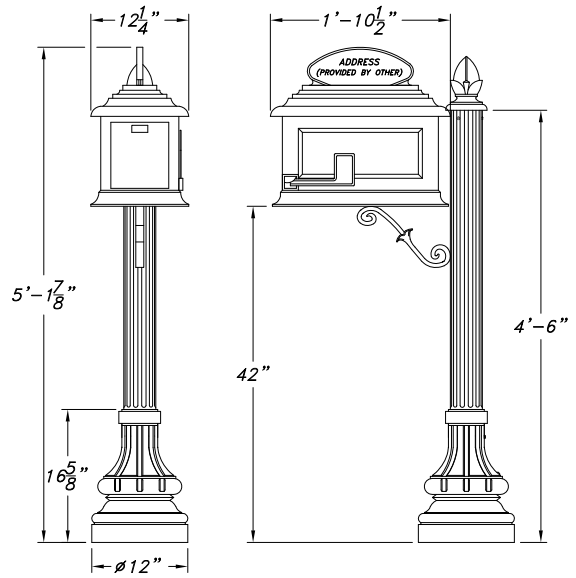

# NILAND-12 SERIES MAILBOX

N-12-1-TSR

N-12-1-FSR

N-12-2-SSR

SCALE: 1/2" = 1'-0"

**MAILBOX MOUNTING OPTIONS**

- (TSR) TOP SIDE RECTANGLE
- (FSR) FRONT SIDE RECTANGLE
- (2-SSR) SIDE x SIDE RECTANGLES

**NEWSPAPER BOX**