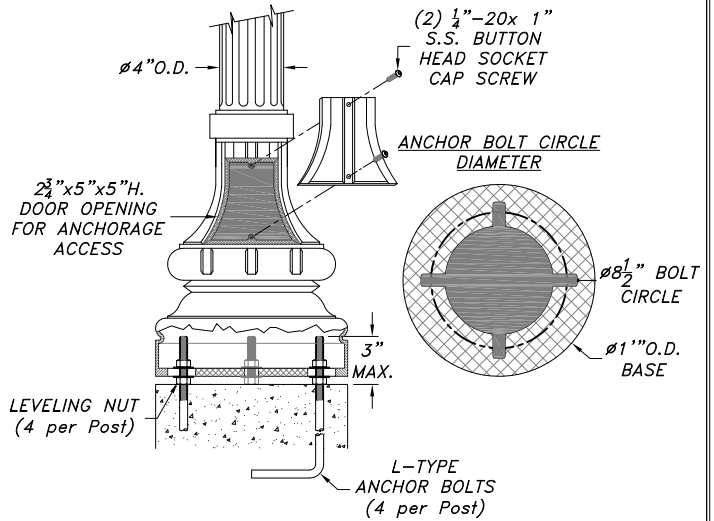

# NILAND-12 SERIES MAILBOX

N-12-1-TSR

N-12-1-FSR

N-12-2-SSR

SCALE: 1/2" = 1'-0"

**MAILBOX MOUNTING OPTIONS**

- (TSR) TOP SIDE RECTANGLE
- (FSR) FRONT SIDE RECTANGLE
- (2-SSR) SIDE x SIDE RECTANGLES

**NEWSPAPER BOX**