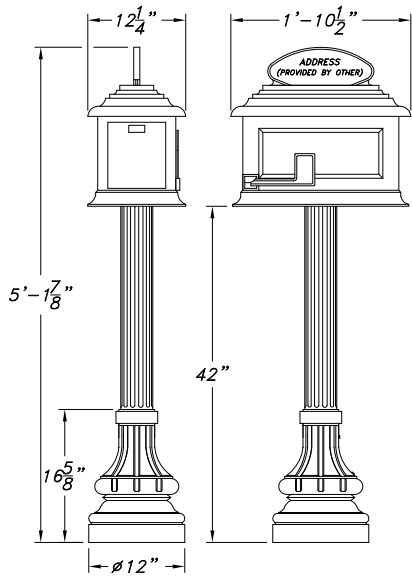

# NILAND-12 SERIES MAILBOX

N-12-1-TSR

N-12-1-FSR

N-12-2-SSR

SCALE: 1/2" = 1'-0"

**MAILBOX MOUNTING OPTIONS**

- (TSR) TOP SIDE RECTANGLE
- (FSR) FRONT SIDE RECTANGLE
- (2-SSR) SIDE x SIDE RECTANGLES

**NEWSPAPER BOX**