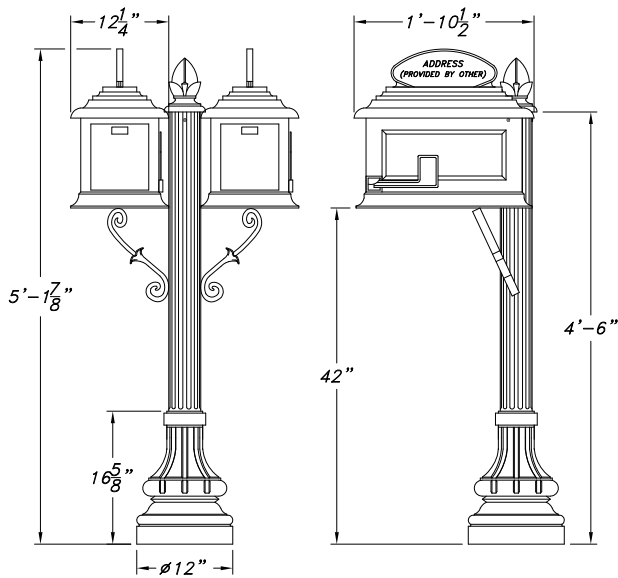

# NILAND-12 SERIES MAILBOX

N-12-1-TSR

N-12-1-FSR

N-12-2-SSR

SCALE: 1/2" = 1'-0"

**MAILBOX MOUNTING OPTIONS**

- (TSR) TOP SIDE RECTANGLE
- (FSR) FRONT SIDE RECTANGLE
- (2-SSR) SIDE x SIDE RECTANGLES

**NEWSPAPER BOX**